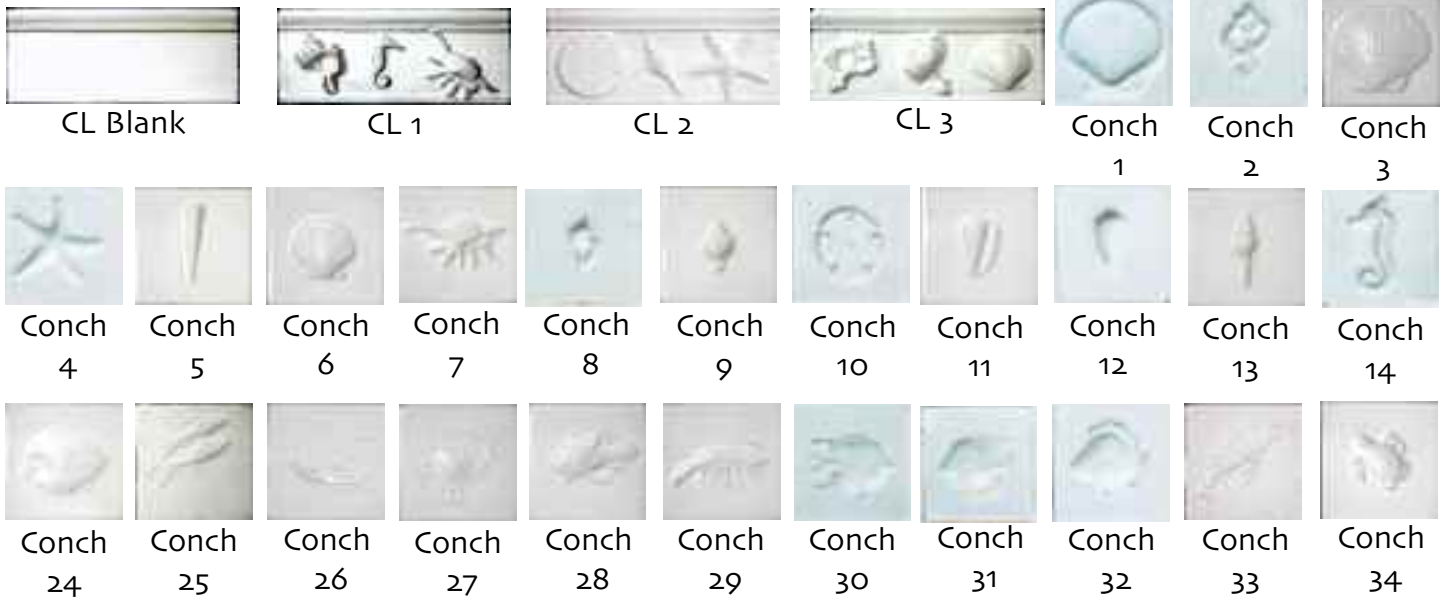

Fruit Primavera (F Series)

F Tiles: 4.25 x 4.25

Stocked: Pure White

Conch Series Primavera

Conch Liners (CL): 3.5 x 8.5: Priced as indicated below

Conch Tiles: 4.25 x 4.25

Stocked: Pure White

Trim Information-Suprema, Primavera & Talavera

All Solid Color Tiles, including Bisque Primavera, featured in this catalog, have trim pieces. Solid color trim pieces are priced on the pages which contain the solid color tiles.

4 x 4 Talavera Deco Tiles on Blanco (Bouquet, Guadalajara & Seville Blue) have Trim pieces as follows: 4x4 SBN deco & 4-inch Quarter-Round deco.