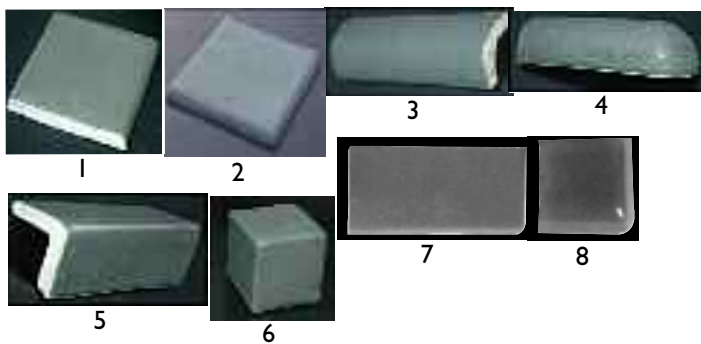

1. **SBN:** 2X4, 4x2 (2 inch side), 2x4 (4 inch side), 5x2 (2 inch side), 2x5 (5 inch side), 4X4, 6X6, 6X3 (3 inch side), 3X6 (6 inch side), 2X8 (8" side), 8X2 (2 inch side), 8X4 (4 inch side), 4X8 (8 inch side), 6X3 Bevel(3 inch side), 3X6 Bevel (6 inch side),
2. **DSBN:** 2x2, 2x8, 3x3, 4x4, 6x6, 3x3 Bevel, 3x6 Bevel (Left side), 3X6 Bevel(Right side)
3. **Quarter-Round, Bead:** 4 inch, 6 inch
4. **Beak:** 5 inch
5. **V Cap:** 4 inch, 6 inch
6. **Elbow:** 2 inch
7. **Mud Cap, RBN:** 2x4
8. **Mud Cap Corner, RBNC:** 2x2