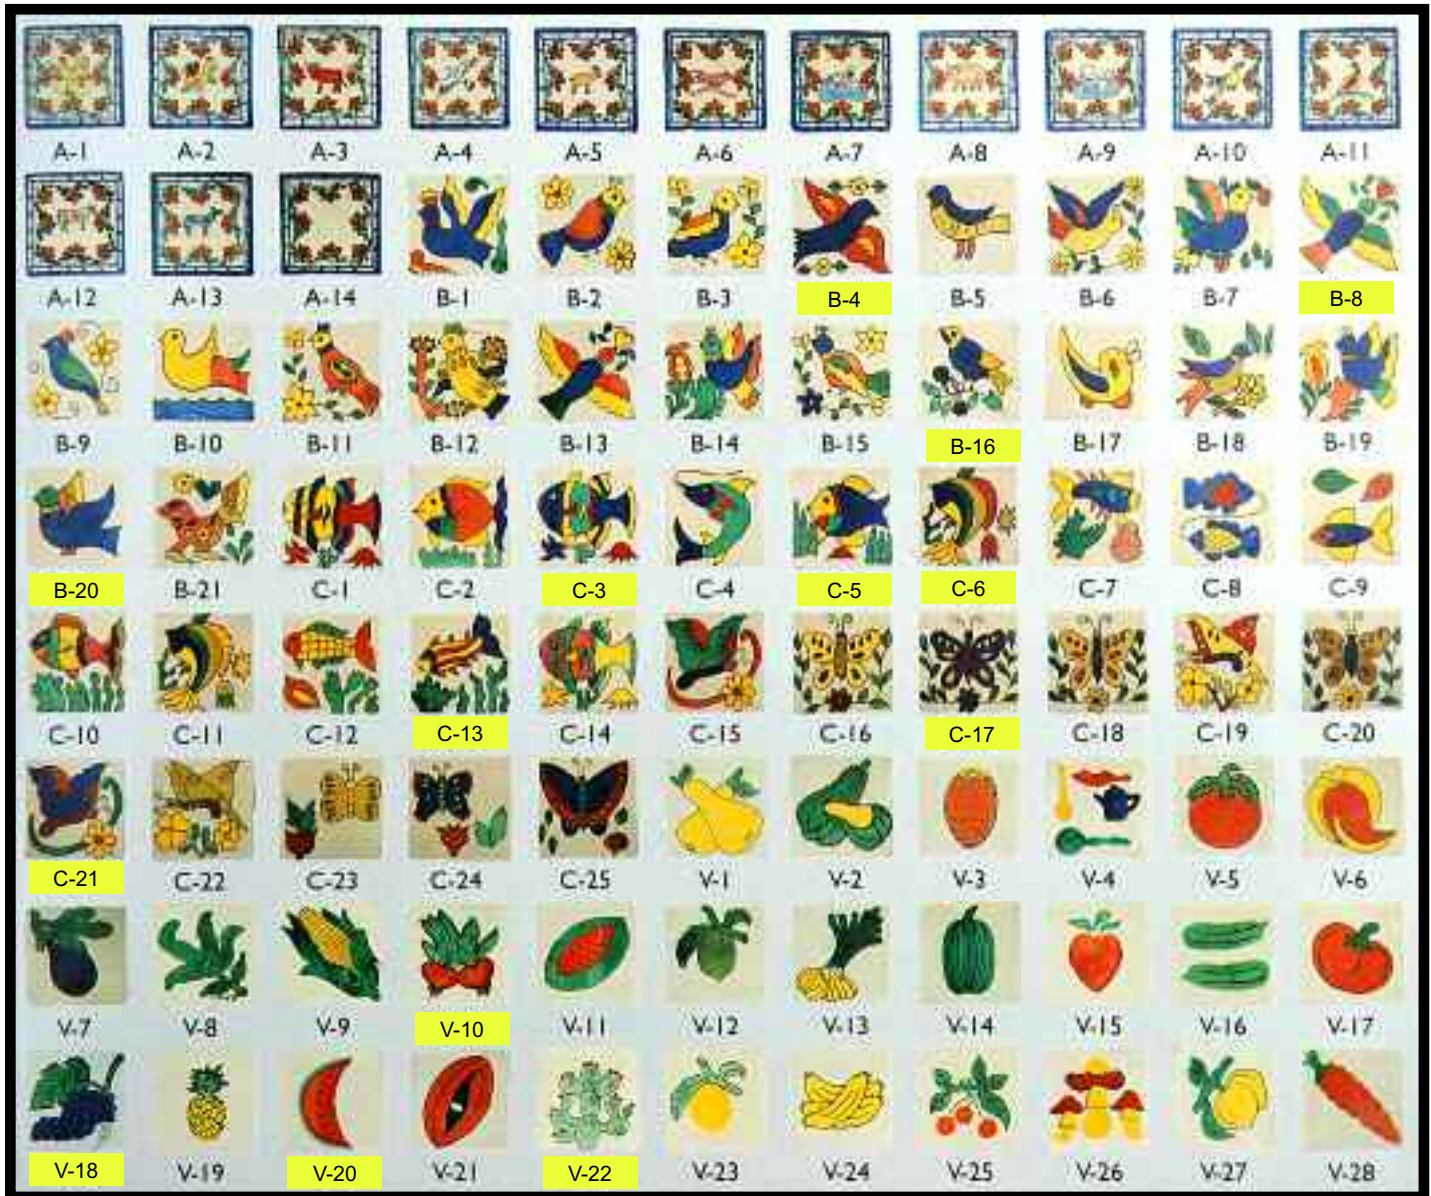

Pattern Shown Above:
Cenefa Blue Blanco.

Wall Hook Set
(2 double hooks)

Towel Bar Holder
(bar not included)

Soap Dish

Toilet Paper Holder
(bar not included)

Tooth Brush Holder

2" Drawer/Cabinet Pulls Shown:

Bouquet, Guadalajara, Seville Blue, Cenefa, Ville Blue.

Pulls are stocked on Blanco in 16 Patterns shown above & the 5 solid sink colors shown on page 21. Bouquet, Guadalajara & Seville Blue are also stocked on Pure white.

Drawer Pulls Patterns Blanco

Drawer Pulls Patterns Pure White
stocked Bouquet, Guadalajara, Seville BL only

Drawer Pulls Solid
stocked: Pure White, Blanco, Azul, Caramel, Verde

2/2011

Page 23

Petroglyphs 4 x 4